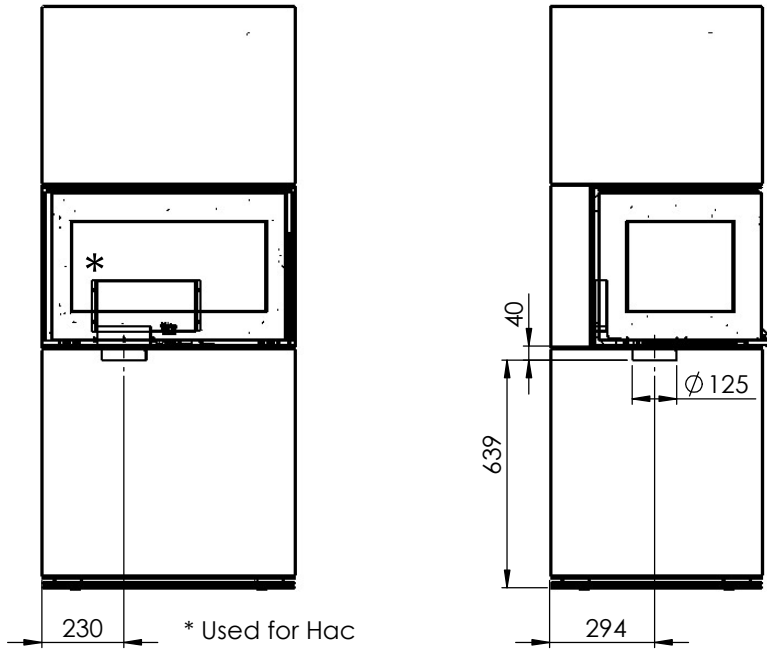

Solid C high (8120-0410)

Solid C (8120-0310)

Serie	SL Solid C
Number	8120-0310
Description	Solid C/Solid C high

Air supply under stove (1511-0033)*. Connection $\varnothing 125$. Holes are not precut in the concrete, for direct air.

Serie	SL Solid C
Number	8120-0310
Description	Solid C/Solid C high

Holes for back outlet are not precut in the concrete

Air supply rear (0032-0027). Connection $\varnothing 125$. Holes are not precut in the concrete, for direct air.