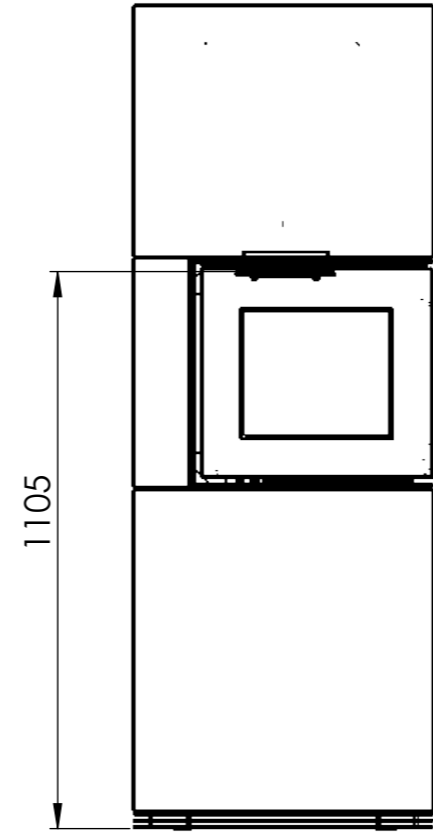

Solid C high (8120-0410)

Solid C (8120-0310)

Serie	SL Solid C
Number	8120-0310
Description	Solid C/Solid C high

Air supply under stove (1511-0033)*. Connection $\varnothing 125$. Holes are not precut in the concrete, for direct air.

Serie	SL Solid C
Number	8120-0310
Description	Solid C/Solid C high

Holes for back outlet are not precut in the concrete

Air supply rear (0032-0027). Connection $\varnothing 125$. Holes are not precut in the concrete, for direct air.