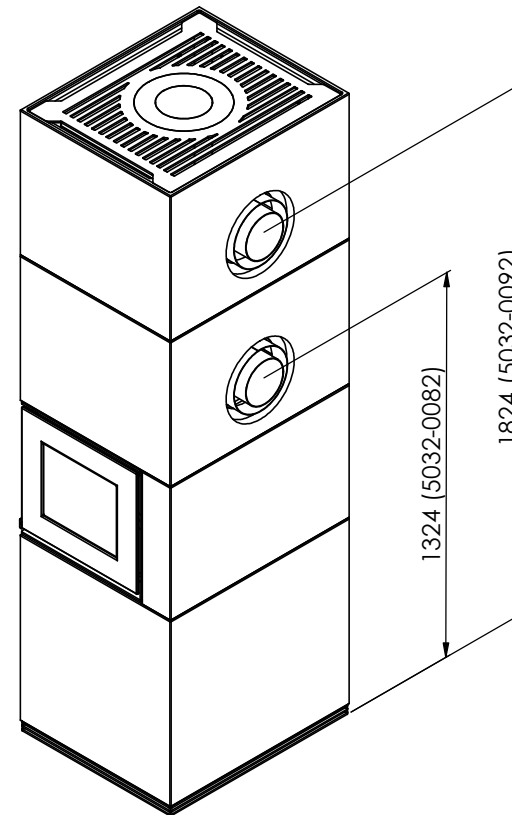

Solid C high (8120-0410)

Solid C (8120-0310)

Serie	SL Solid C
Number	8120-0310
Description	Solid C/Solid C high

Air supply under stove (1511-0033)*. Connection $\varnothing 125$. Holes are not precut in the concrete, for direct air.

Serie	SL Solid C
Number	8120-0310
Description	Solid C/Solid C high

Holes for back outlet are not precut in the concrete

Air supply rear (0032-0027). Connection $\varnothing 125$. Holes are not precut in the concrete, for direct air.