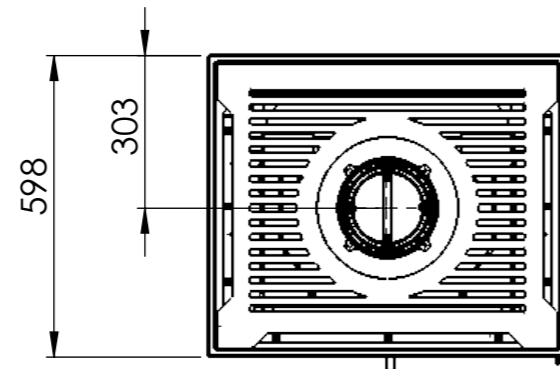

Solid C high (8120-0410)

Solid C (8120-0310)

Serie	SL Solid C
Number	8120-0310
Description	Solid C/Solid C high

Air supply under stove (1511-0033)*. Connection $\varnothing 125$. Holes are not precut in the concrete, for direct air.

Serie	SL Solid C
Number	8120-0310
Description	Solid C/Solid C high

Holes for back outlet are not precut in the concrete

Air supply rear (0032-0027). Connection $\varnothing 125$. Holes are not precut in the concrete, for direct air.