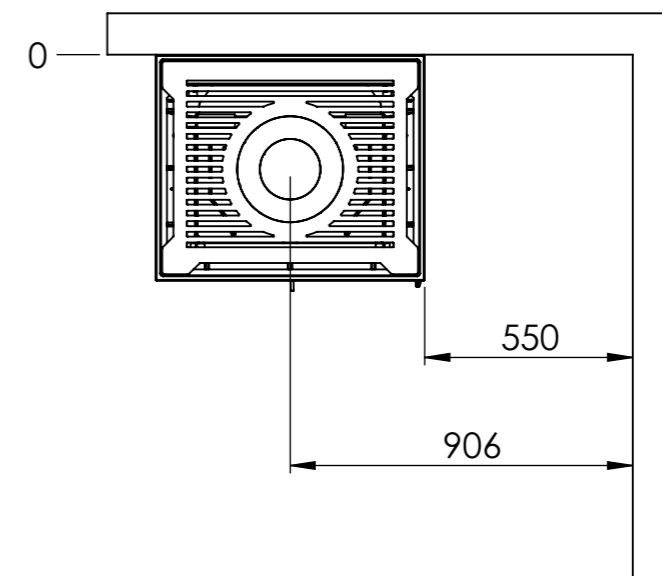

Solid C high (8120-0410)

Solid C (8120-0310)

Serie	SL Solid C
Number	8120-0310
Description	Solid C/Solid C high

Air supply under stove (1511-0033)*. Connection $\varnothing 125$. Holes are not precut in the concrete, for direct air.

Serie	SL Solid C
Number	8120-0310
Description	Solid C/Solid C high

Holes for back outlet are not precut in the concrete

Air supply rear (0032-0027). Connection $\varnothing 125$. Holes are not precut in the concrete, for direct air.