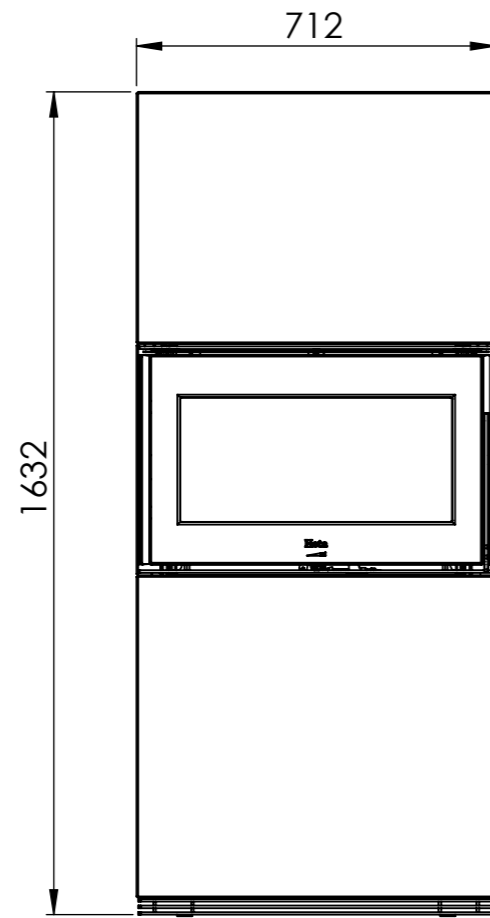

Solid C high (8120-0410)

Solid C (8120-0310)

Serie	SL Solid C
Number	8120-0310
Description	Solid C/Solid C high

Air supply under stove (1511-0033)*. Connection $\varnothing 125$. Holes are not precut in the concrete, for direct air.

Serie	SL Solid C
Number	8120-0310
Description	Solid C/Solid C high

Holes for back outlet are not precut in the concrete

Air supply rear (0032-0027). Connection $\varnothing 125$. Holes are not precut in the concrete, for direct air.