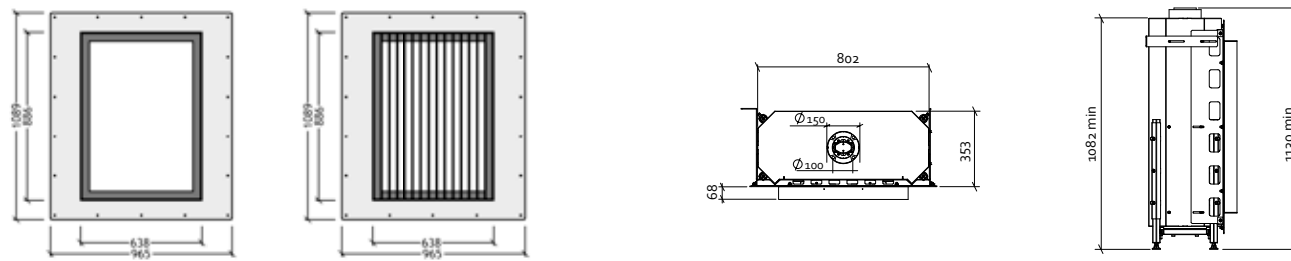

· Black
· White

PB 145.45

GLASS

· 100 x 65 cm (w x h)

BURNER

· 'Wood'

STRIPS

· Back
· Front (option)
· Sides (option)

COLOUR

· Black
· White

PB 175.75

THE DETAILS ARE NOT THE DETAILS

CHARLES EAMES

STRIPS

TECHNICAL DRAWINGS

PB 70.90