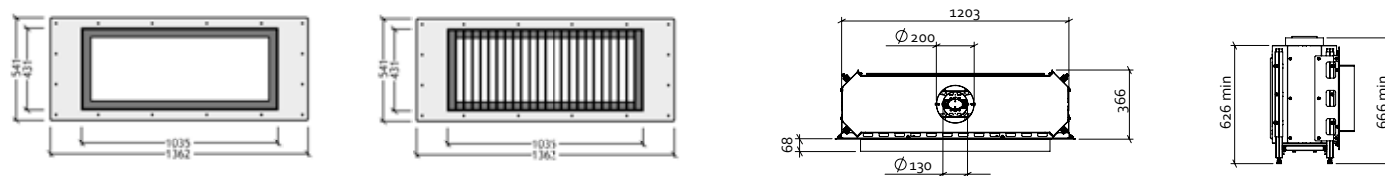

STRIPS

TECHNICAL DRAWINGS

PB 70.90

PB 110.45