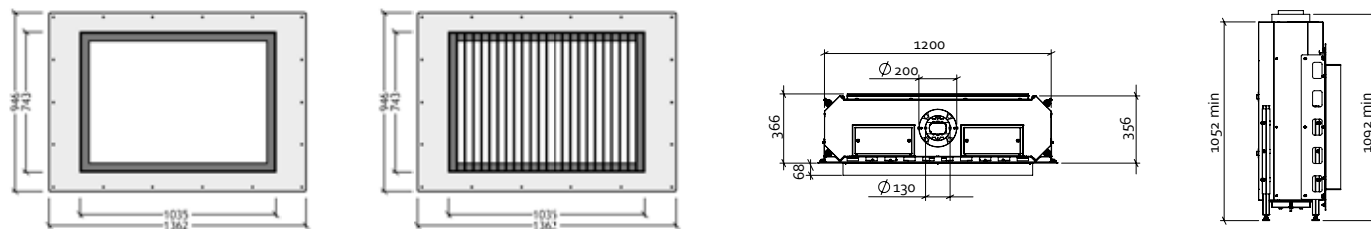

PB 110.75

PB 145.45

PB 175.75