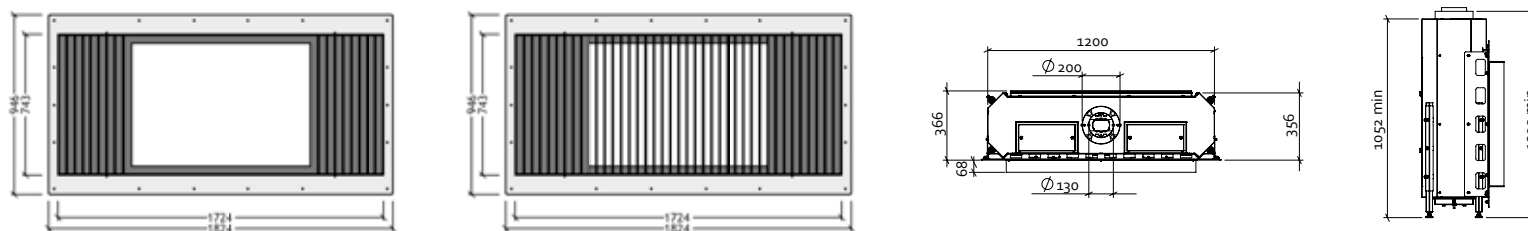

PB 110.75

PB 145.45

PB 175.75