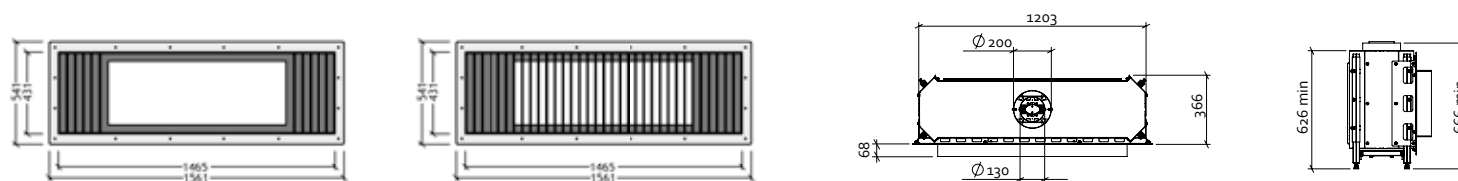

PB 110.75

PB 145.45

PB 175.75