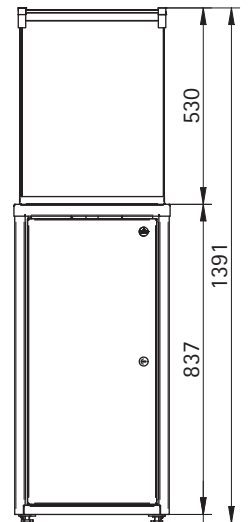

Technical details FUORA Q / FUORA R

Operation	With and without glass top
Gas connection	Standard for liquid 5+11 kg gas bottles
Safety	Stall prevention security, pilot light, Strömungssicherheit
Performance	
Nominal heat output	3-7 kW
Pre pressure	50 mbar
Fuel / consumption volume	G30 / G31 / ~ 0,2 m³/h
Fuel	Butane / Propane
Size and weight measurement (WxHxD)	FUORA Q: 422 x 1.391 x 424 mm FUORA R: 400 x 1397 mm

Glass measurements (WxHxD)	FUORA Q: 381 x 495 x 381 mm FUORA R: 400 x 500 mm
Weight	FUORA Q: 31 kg FUORA R: 42 kg
Equipment	
Outer casing	Burner bed with lava stone
Delivery	Gas control valve, gas pressure setting → ready for connection to standard liquid gas bottles
Execution	Substructure powder-coated, Colours: nero, terra or white
Fulfilled requirements	EN 14543 + A1