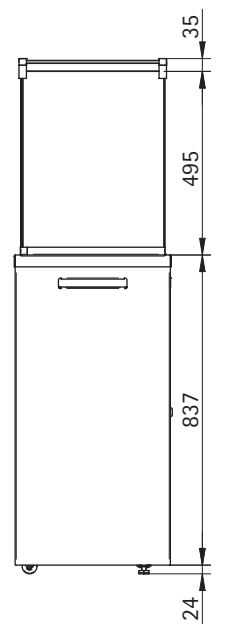

Technical details FUORA Q / FUORA R

Operation	With and without glass top
Gas connection	Standard for liquid 5+11 kg gas bottles
Safety	Stall prevention security, pilot light, Strömungssicherheit
Performance	
Nominal heat output	3-7 kW
Pre pressure	50 mbar
Fuel / consumption volume	G30 / G31 / ~ 0,2 m³/h
Fuel	Butane / Propane
Size and weight measurement (WxHxD)	FUORA Q: 422 x 1.391 x 424 mm FUORA R: 400 x 1397 mm

Glass measurements (WxHxD)	FUORA Q: 381 x 495 x 381 mm FUORA R: 400 x 500 mm
Weight	FUORA Q: 31 kg FUORA R: 42 kg
Equipment	
Outer casing	Burner bed with lava stone
Delivery	Gas control valve, gas pressure setting → ready for connection to standard liquid gas bottles
Execution	Substructure powder-coated, Colours: nero, terra or white
Fulfilled requirements	EN 14543 + A1