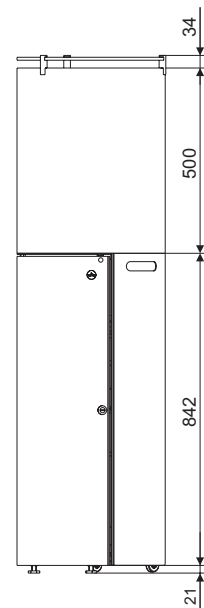

Technical details FUORA Q / FUORA R

Operation	With and without glass top
Gas connection	Standard for liquid 5+11 kg gas bottles
Safety	Stall prevention security, pilot light, Strömungssicherheit
Performance	
Nominal heat output	3-7 kW
Pre pressure	50 mbar
Fuel / consumption volume	G30 / G31 / ~ 0,2 m³/h
Fuel	Butane / Propane
Size and weight measurement (WxHxD)	FUORA Q: 422 x 1.391 x 424 mm FUORA R: 400 x 1397 mm

Glass measurements (WxHxD)	FUORA Q: 381 x 495 x 381 mm FUORA R: 400 x 500 mm
Weight	FUORA Q: 31 kg | FUORA R: 42 kg
Equipment	
Outer casing	Burner bed with lava stone
Delivery	Gas control valve, gas pressure setting → ready for connection to standard liquid gas bottles
Execution	Substructure powder-coated, Colours: nero, terra or white
Fulfilled requirements	EN 14543 + A1

FUORA R

Colours

Nero

Terra

White

Cover

Heat resistant with glass lid

Burning chamber

Large open panorama view of the flame pattern

Base material

Durable powder-coated aluminium corpus

Base

Lockable cover door for the gas cylinder