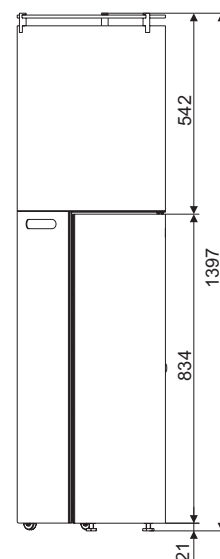

Technical details FUORA Q / FUORA R

Operation	With and without glass top
Gas connection	Standard for liquid 5+11 kg gas bottles
Safety	Stall prevention security, pilot light, Strömungssicherheit
Performance	
Nominal heat output	3-7 kW
Pre pressure	50 mbar
Fuel / consumption volume	G30 / G31 / ~ 0,2 m³/h
Fuel	Butane / Propane
Size and weight measurement (WxHxD)	FUORA Q: 422 x 1.391 x 424 mm FUORA R: 400 x 1397 mm

Glass measurements (WxHxD)	FUORA Q: 381 x 495 x 381 mm FUORA R: 400 x 500 mm
Weight	FUORA Q: 31 kg | FUORA R: 42 kg
Equipment	
Outer casing	Burner bed with lava stone
Delivery	Gas control valve, gas pressure setting → ready for connection to standard liquid gas bottles
Execution	Substructure powder-coated, Colours: nero, terra or white
Fulfilled requirements	EN 14543 + A1

FUORA R

Colours

Nero

Terra

White

Cover

Heat resistant with glass lid

Burning chamber

Large open panorama view of the flame pattern

Base material

Durable powder-coated aluminium corpus

Base

Lockable cover door for the gas cylinder