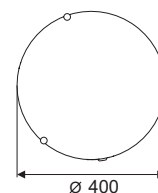

Base

Lockable cover door for the gas cylinder