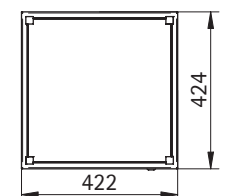

Technical details FUORA Q / FUORA R

Operation	With and without glass top
Gas connection	Standard for liquid 5+11 kg gas bottles
Safety	Stall prevention security, pilot light, Strömungssicherheit
Performance	
Nominal heat output	3-7 kW
Pre pressure	50 mbar
Fuel / consumption volume	G30 / G31 / ~ 0,2 m³/h
Fuel	Butane / Propane
Size and weight measurement (WxHxD)	FUORA Q: 422 x 1.391 x 424 mm FUORA R: 400 x 1397 mm

Glass measurements (WxHxD)	FUORA Q: 381 x 495 x 381 mm FUORA R: 400 x 500 mm
Weight	FUORA Q: 31 kg FUORA R: 42 kg
Equipment	
Outer casing	Burner bed with lava stone
Delivery	Gas control valve, gas pressure setting → ready for connection to standard liquid gas bottles
Execution	Substructure powder-coated, Colours: nero, terra or white
Fulfilled requirements	EN 14543 + A1